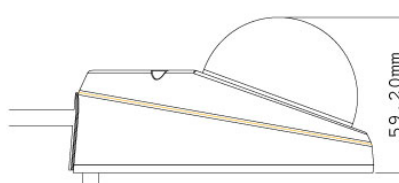

### Dimensions

General		
Environment Temperature	-20 °C ~ 50 °C / -4 °F ~ 122 °F	
Humidity	10% to 90% (no condensation)	
Power Source	PoE	
Max. Power Consumption	3.7 W	
Dimensions	Camera Body	ø 115 x 59.2 mm / 4.5 x 2.3 in
	Cable Length	1.054 m / 41.5 in
	Cable Diameter	ø 6.2 mm / 0.24 in
	Maximum Connector Diameter	ø 30 mm / 1.18 in
Weight	568 g / 1.3 lb	
Ingress Protection	IP67	
Vandal Resistance	IK10	
Regulatory	CE, FCC, C-Tick, EN50155, RoHS compliant	
Power over Ethernet		
PoE Standard	IEEE 802.3af Power over Ethernet / PSE	
PoE Power Supply Type	End-Span	
PoE Power Output	Per Port 48V DC, 350mA. Max. 15.4 watts	
Web Interface		
Installation Management	Web-based configuration	
Maintenance	Firmware upgrade through Web Browser or Utility	
Access from Web Browser	Camera live view, video recording, change video quality, bandwidth control, image snapshot, digital I/O control, audio, Picture in Picture, Picture and Picture, Privacy Mask, Text Overlay	
Language	Arabic / Bulgarian / Czech / Danish / Dutch / English / Finnish / French / German / Greek / Hebrew / Hungarian / Indonesian / Italian / Japanese / Lithuanian / Norwegian / Persian / Polish / Portuguese / Romanian / Russian / Serbian / Simplified Chinese / Slovakian / Slovenian / Spanish / Swedish / Thai / Traditional Chinese / Turkish	
Applications		
Network Storage	GV-NVR, GV-System, GV-Backup Center, GV-Recording Server	
Smart Device Access	GV-Eye for Android smartphone, tablet, iPhone, and iPod Touch GV-Eye HD for iPad	
Live Viewing	IE, mobile phone	
CMS Server support	GV-Control Center, GV-Center V2, GV-VSM	