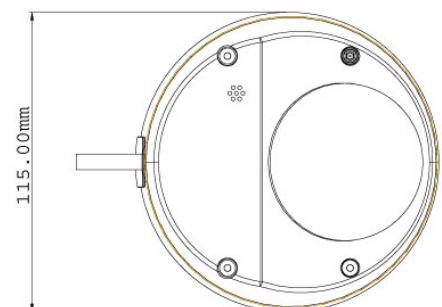

### Dimensions

General		
Environment Temperature	-20 °C ~ 50 °C / -4 °F ~ 122 °F	
Humidity	10% to 90% (no condensation)	
Power Source	PoE	
Max. Power Consumption	3.7 W	
Dimensions	Camera Body	ø 115 x 59.2 mm / 4.5 x 2.3 in
	Cable Length	1.054 m / 41.5 in
	Cable Diameter	ø 6.2 mm / 0.24 in
	Maximum Connector Diameter	ø 30 mm / 1.18 in
Weight	568 g / 1.3 lb	
Ingress Protection	IP67	
Vandal Resistance	IK10	
Regulatory	CE, FCC, C-Tick, EN50155, RoHS compliant	
Power over Ethernet		
PoE Standard	IEEE 802.3af Power over Ethernet / PSE	
PoE Power Supply Type	End-Span	
PoE Power Output	Per Port 48V DC, 350mA. Max. 15.4 watts	
Web Interface		
Installation Management	Web-based configuration	
Maintenance	Firmware upgrade through Web Browser or Utility	
Access from Web Browser	Camera live view, video recording, change video quality, bandwidth control, image snapshot, digital I/O control, audio, Picture in Picture, Picture and Picture, Privacy Mask, Text Overlay	
Language	Arabic / Bulgarian / Czech / Danish / Dutch / English / Finnish / French / German / Greek / Hebrew / Hungarian / Indonesian / Italian / Japanese / Lithuanian / Norwegian / Persian / Polish / Portuguese / Romanian / Russian / Serbian / Simplified Chinese / Slovakian / Slovenian / Spanish / Swedish / Thai / Traditional Chinese / Turkish	
Applications		
Network Storage	GV-NVR, GV-System, GV-Backup Center, GV-Recording Server	
Smart Device Access	GV-Eye for Android smartphone, tablet, iPhone, and iPod Touch GV-Eye HD for iPad	
Live Viewing	IE, mobile phone	
CMS Server support	GV-Control Center, GV-Center V2, GV-VSM	

## Accessories

Name	Details
GV-PA191 PoE Adapter	 <p>Weight: 130 g / 0.29 lb Dimensions (H x W x D): 43 x 69 x 40 mm / 1.69 x 2.72 x 1.57 in</p>
Power Adapter	Power adapters are available in 4 regions: U.S.A., Australia, U.K and Europe.