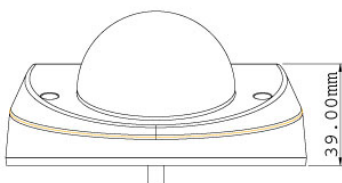

### Dimensions

General		
Environment Temperature	-20 °C ~ 50 °C / -4 °F ~ 122 °F	
Humidity	10% to 90% (no condensation)	
Power Source	PoE	
Max. Power Consumption	3.7 W	
Dimensions	Camera Body	ø 115 x 59.2 mm / 4.5 x 2.3 in
	Cable Length	1.054 m / 41.5 in
	Cable Diameter	ø 6.2 mm / 0.24 in
	Maximum Connector Diameter	ø 30 mm / 1.18 in
Weight	568 g / 1.3 lb	
Ingress Protection	IP67	
Vandal Resistance	IK10	
Regulatory	CE, FCC, C-Tick, EN50155, RoHS compliant	
Power over Ethernet		
PoE Standard	IEEE 802.3af Power over Ethernet / PSE	
PoE Power Supply Type	End-Span	
PoE Power Output	Per Port 48V DC, 350mA. Max. 15.4 watts	
Web Interface		
Installation Management	Web-based configuration	
Maintenance	Firmware upgrade through Web Browser or Utility	
Access from Web Browser	Camera live view, video recording, change video quality, bandwidth control, image snapshot, digital I/O control, audio, Picture in Picture, Picture and Picture, Privacy Mask, Text Overlay	
Language	Arabic / Bulgarian / Czech / Danish / Dutch / English / Finnish / French / German / Greek / Hebrew / Hungarian / Indonesian / Italian / Japanese / Lithuanian / Norwegian / Persian / Polish / Portuguese / Romanian / Russian / Serbian / Simplified Chinese / Slovakian / Slovenian / Spanish / Swedish / Thai / Traditional Chinese / Turkish	
Applications		
Network Storage	GV-NVR, GV-System, GV-Backup Center, GV-Recording Server	
Smart Device Access	GV-Eye for Android smartphone, tablet, iPhone, and iPod Touch GV-Eye HD for iPad	
Live Viewing	IE, mobile phone	
CMS Server support	GV-Control Center, GV-Center V2, GV-VSM	